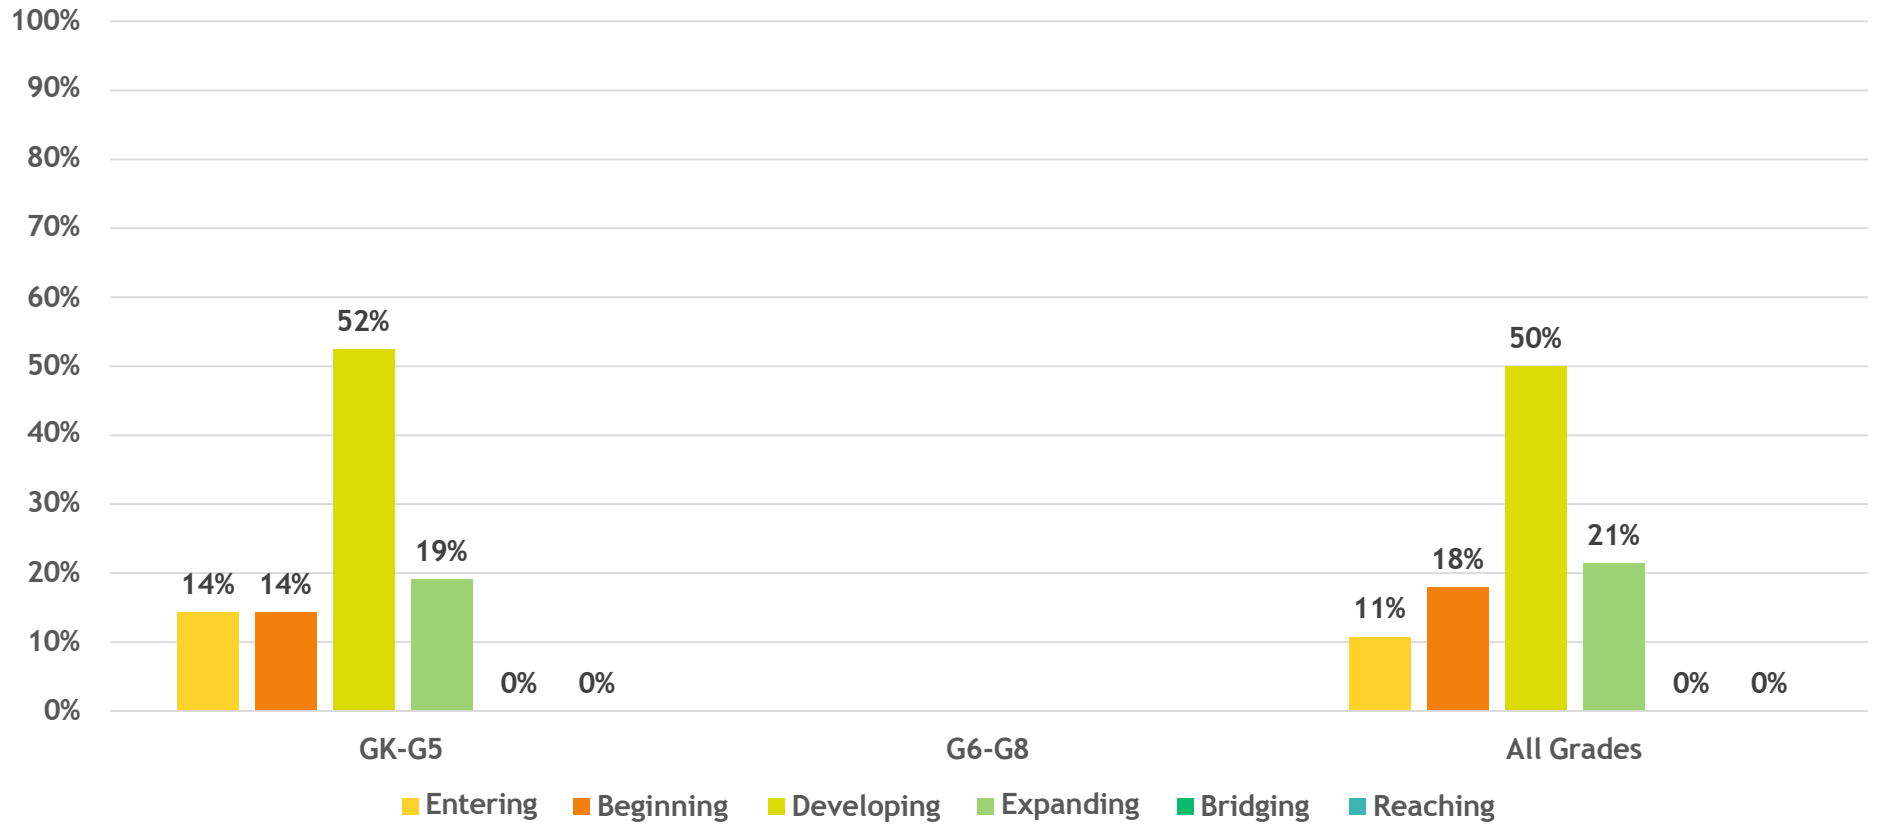

OAKLAND PUBLIC SCHOOLS

2022-23 ACCESS for ELLs

Distribution by Achievement Level